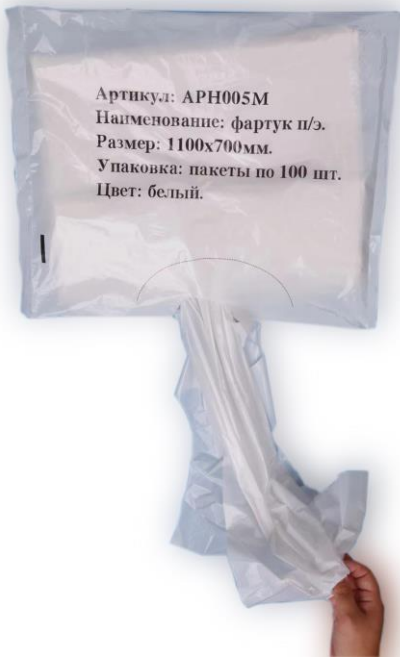

Disposable Apron

Coverall cover the whole body and other clothing to protect against dirt or other outside contaminants. Coveralls are one piece and loose fitting for ease of movement, with sleeves, full leggings and often a hood to cover the head.

Material Options: Polyethylene (PE)

Size Selection: S~XXXL

Colour Option: Blue/Yellow/White

Neck Closure: Tie/ Over Head

Waist Types: Waist Tie

Product Type	Product code	Colour	Cuff	Neck	Waist	Back Closure
Apron PE	NAHBCW	Blue	/	Neck Tie	Waist Tie	Open Back